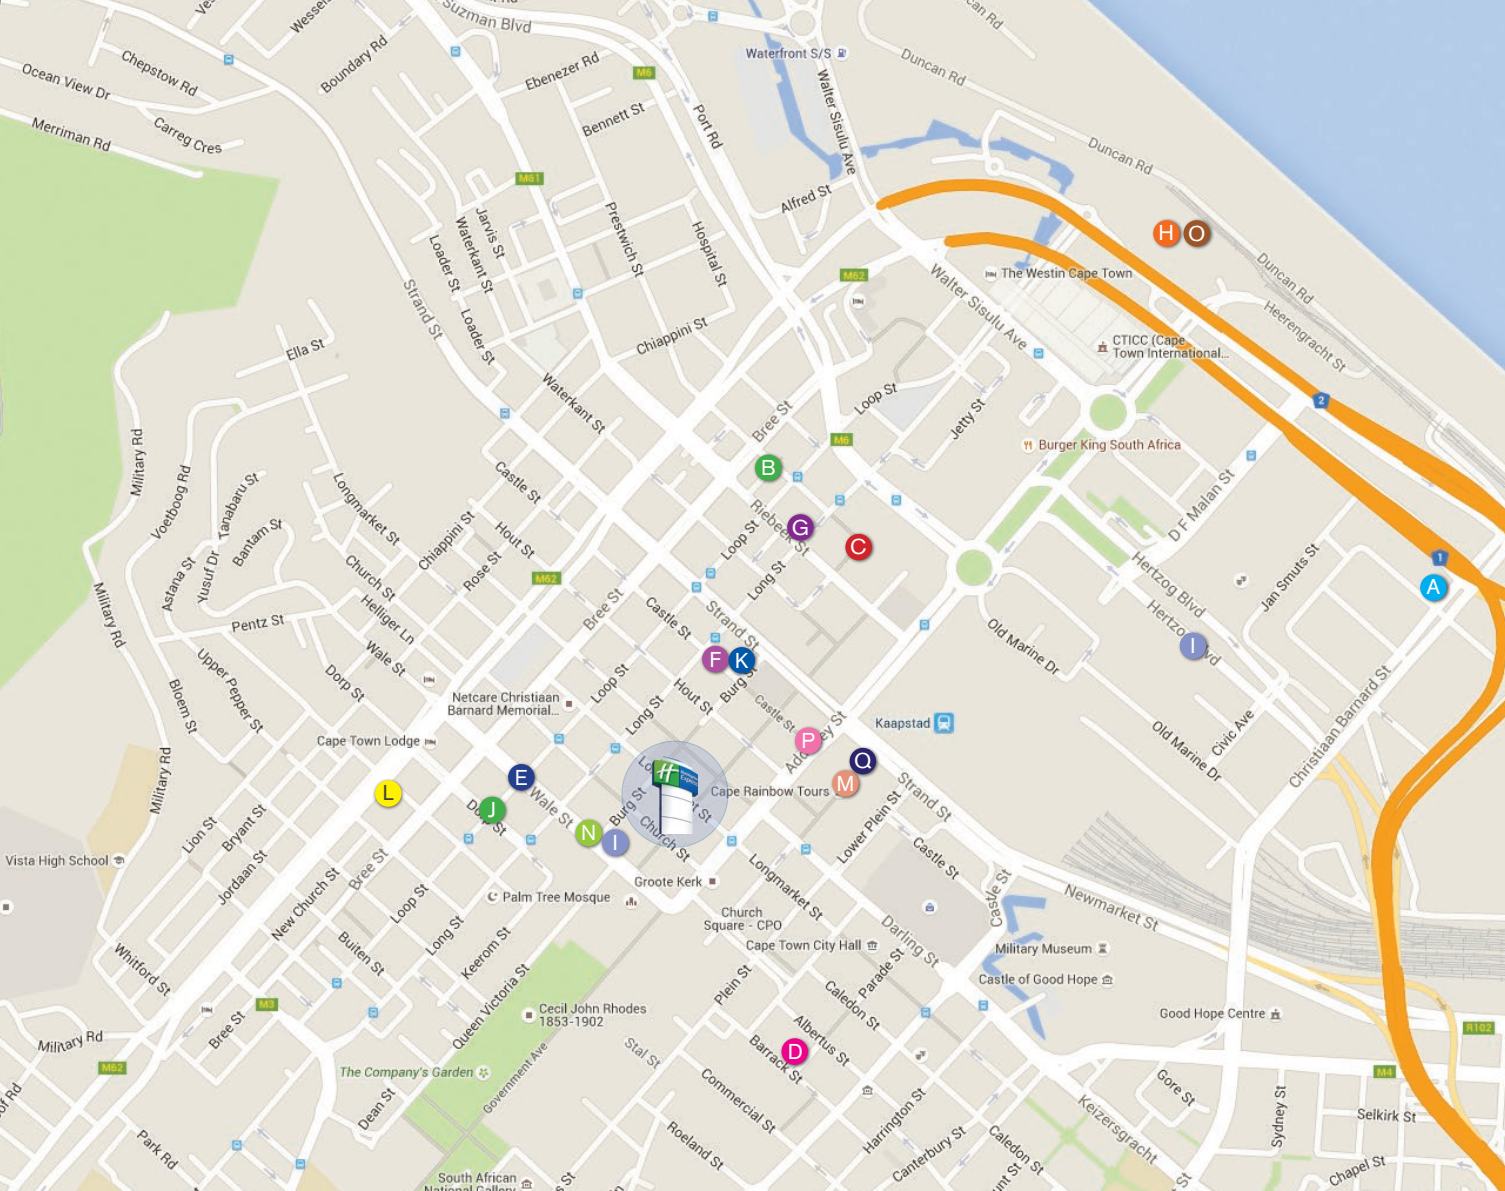

CAPE TOWN GOVERNMENT DEPARTMENTS

- A** Department of Agriculture, Forestry and Fisheries (2.2km)
- B** Department of Environmental Affairs (750m)
- C** Department of Health (550m)
- D** Department of Home Affairs (600m)
- E** Department of Human Settlements (350m)
- F** Department of Justice (350m)
- G** Department of Labour (650m)
- H** Department of Public Works (1.6km)
- I** Department of Social Development (600m)
- J** Department of Transport (400m)
- K** Department of Tourism (350m)
- L** National Prosecuting Authority (600m)
- M** Parliament of South Africa (400m)
- N** Provincial Treasury (180m)
- O** SAPS (1.6km)
- P** Transnet Property (300m)
- Q** Western Cape Department of Education (400m)

STAY SMART.

Choose the modern, affordable accommodation option, close to all Government Departments!
 Enjoy a Free Express Start Breakfast each morning and 100MB Free Wi-Fi per device, per day.
 Holiday Inn Express Cape Town-City Centre - the SMART choice!