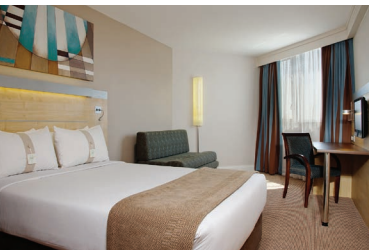

EXPECT MORE

ROOMS

- 302 bedrooms, consisting of 219 double rooms and 83 twin-bedded rooms
- En-suite bathrooms with water-saving Power Shower and quality towels
- High quality linens and duvet
- Choice of firm or soft pillows
- Flat Screen LCD televisions with DStv limited bouquet, including SuperSport 1, 2, 3 & 4
- Work desks with ergonomical chairs and conveniently located plug points
- Hair-dryer and full length mirror
- Tea and coffee making facilities
- In-room safe
- Block-out curtains

FACILITIES

- Complimentary self-service business centre
- Great Room and Bar with comfortable seating
- Irons & Ironing boards available
- Laundry & Dry Cleaning services
- Ground Floor Lobby with First Floor reception
- Key-card lift access to all rooms
- 3 boardrooms, seating up to 28 delegates
- 3 external conference rooms, seating up to 300 people
- Swimming Pool and terrace
- Complimentary unlimited Wi-Fi for all IHG Rewards Club members (Free Membership)

FOOD & BEVERAGE

- Complimentary Express Start breakfast with the option of Grab & Go
- Limited buffet dinner on selected weeknights

BREAKFAST HOURS

- 06.30 - 09.30 MON-FRI
- 06.30 - 10.30 SAT-SUN

Peak time: 09.00 - 09h30

HOLIDAY INN EXPRESS PRETORIA-SUNNYPARK

Cnr. Steve Biko Road & Trevenna Street, Sunnyside, Pretoria, 0002

T: +27 (0)12 444 1000

E: reservations@hie-sunnypark.co.za

AIRPORTS

O.R. Tambo International Airport, 53KM

PUBLIC TRANSPORTATION

The hotel can arrange taxis and airport shuttles at an additional fee

NEARBY ATTRACTIONS

3km to the Union Buildings

5km to Loftus Versfeld

4km to Pretoria Zoo

NEARBY RESTAURANTS

Direct and secure access to the Sunnypark Mall with a number of restaurants to choose from

NEARBY SHOPS

3 min walk to Sunnypark Mall with a host of stores, eateries and entertainment options