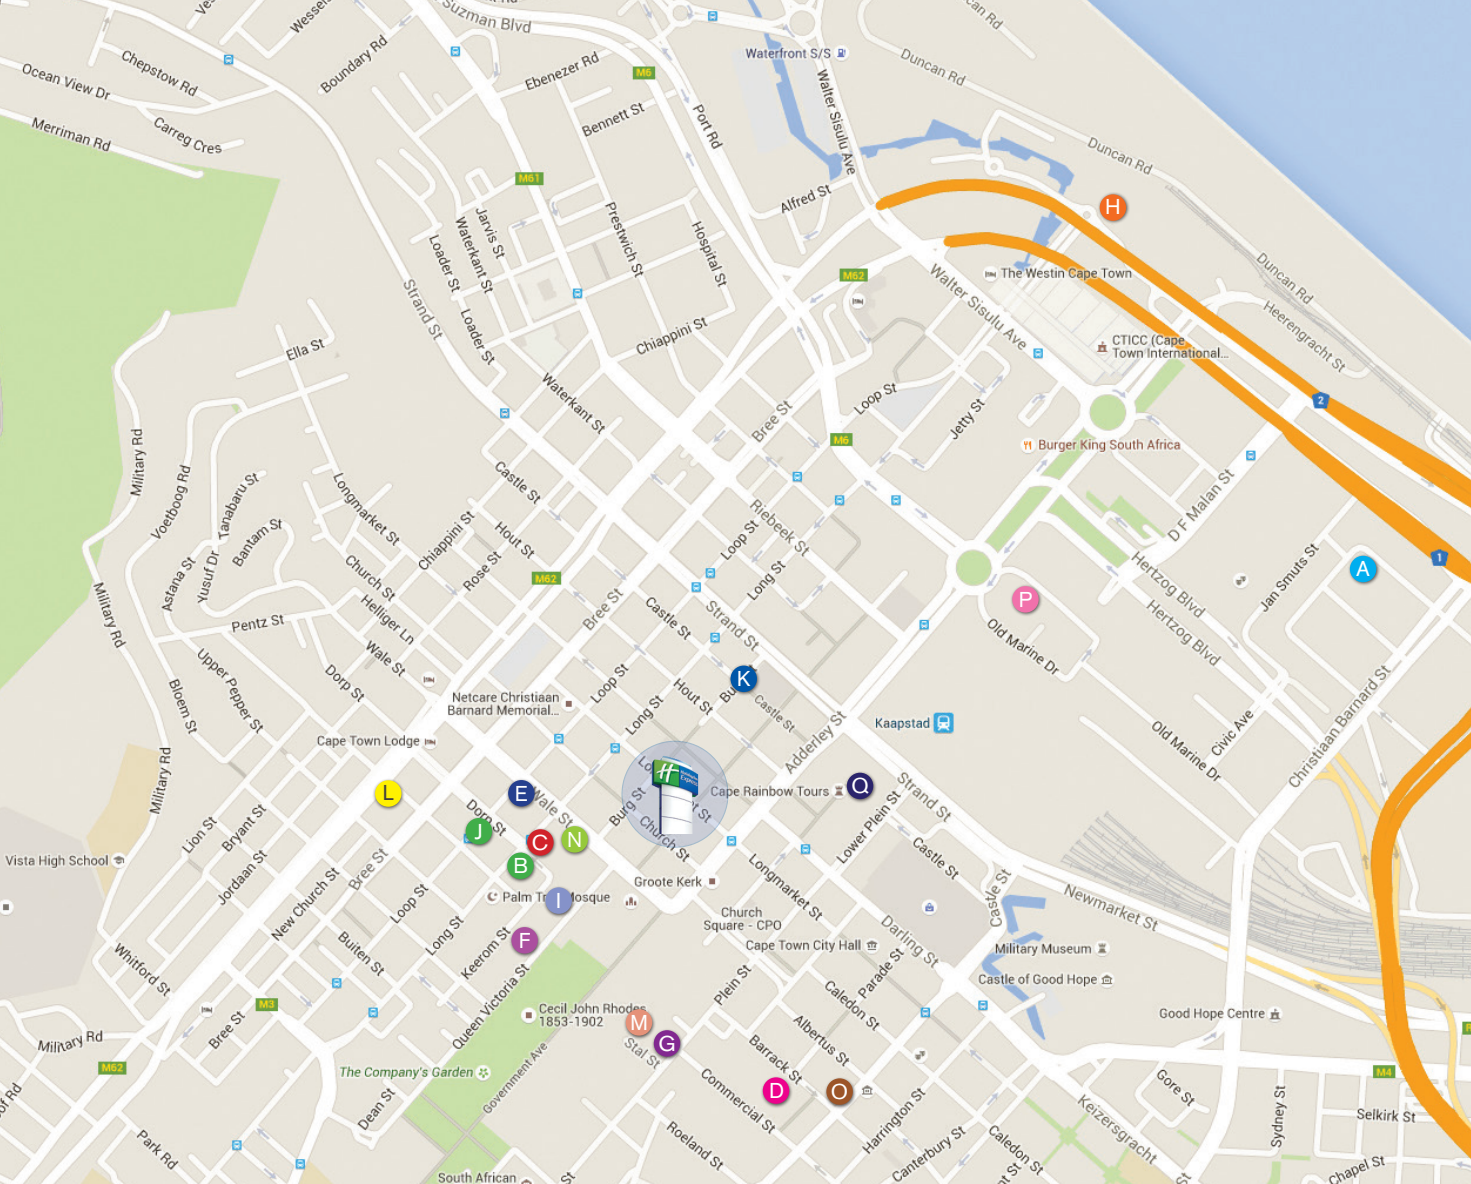

CAPE TOWN GOVERNMENT DEPARTMENTS

- A** Department of Agriculture, Forestry and Fisheries (2.2km)
- B** Department of Environmental Affairs (600m)
- C** Department of Health (600m)
- D** Department of Home Affairs (850m)
- E** Department of Human Settlements (350m)
- F** Department of Justice (450m)
- G** Department of Labour (750m)
- H** Department of Public Works (1.7km)
- I** Department of Social Development (300m)
- J** Department of Transport (400m)
- K** Department of Tourism (800m)
- L** National Prosecuting Authority (700m)
- M** Parliament of South Africa (650m)
- N** Provincial Treasury (230m)
- O** SAPS (1km)
- P** Transnet Property (1.4km)
- Q** Western Cape Department of Education (400m)

THE CENTRE OF ATTENTION

Choose the modern, affordable accommodation option, close to all Government Departments!
 Enjoy a Free Express Start Breakfast each morning and 100MB Free Wi-Fi per device, per day.
 Holiday Inn Express Cape Town-City Centre - the SMART choice!